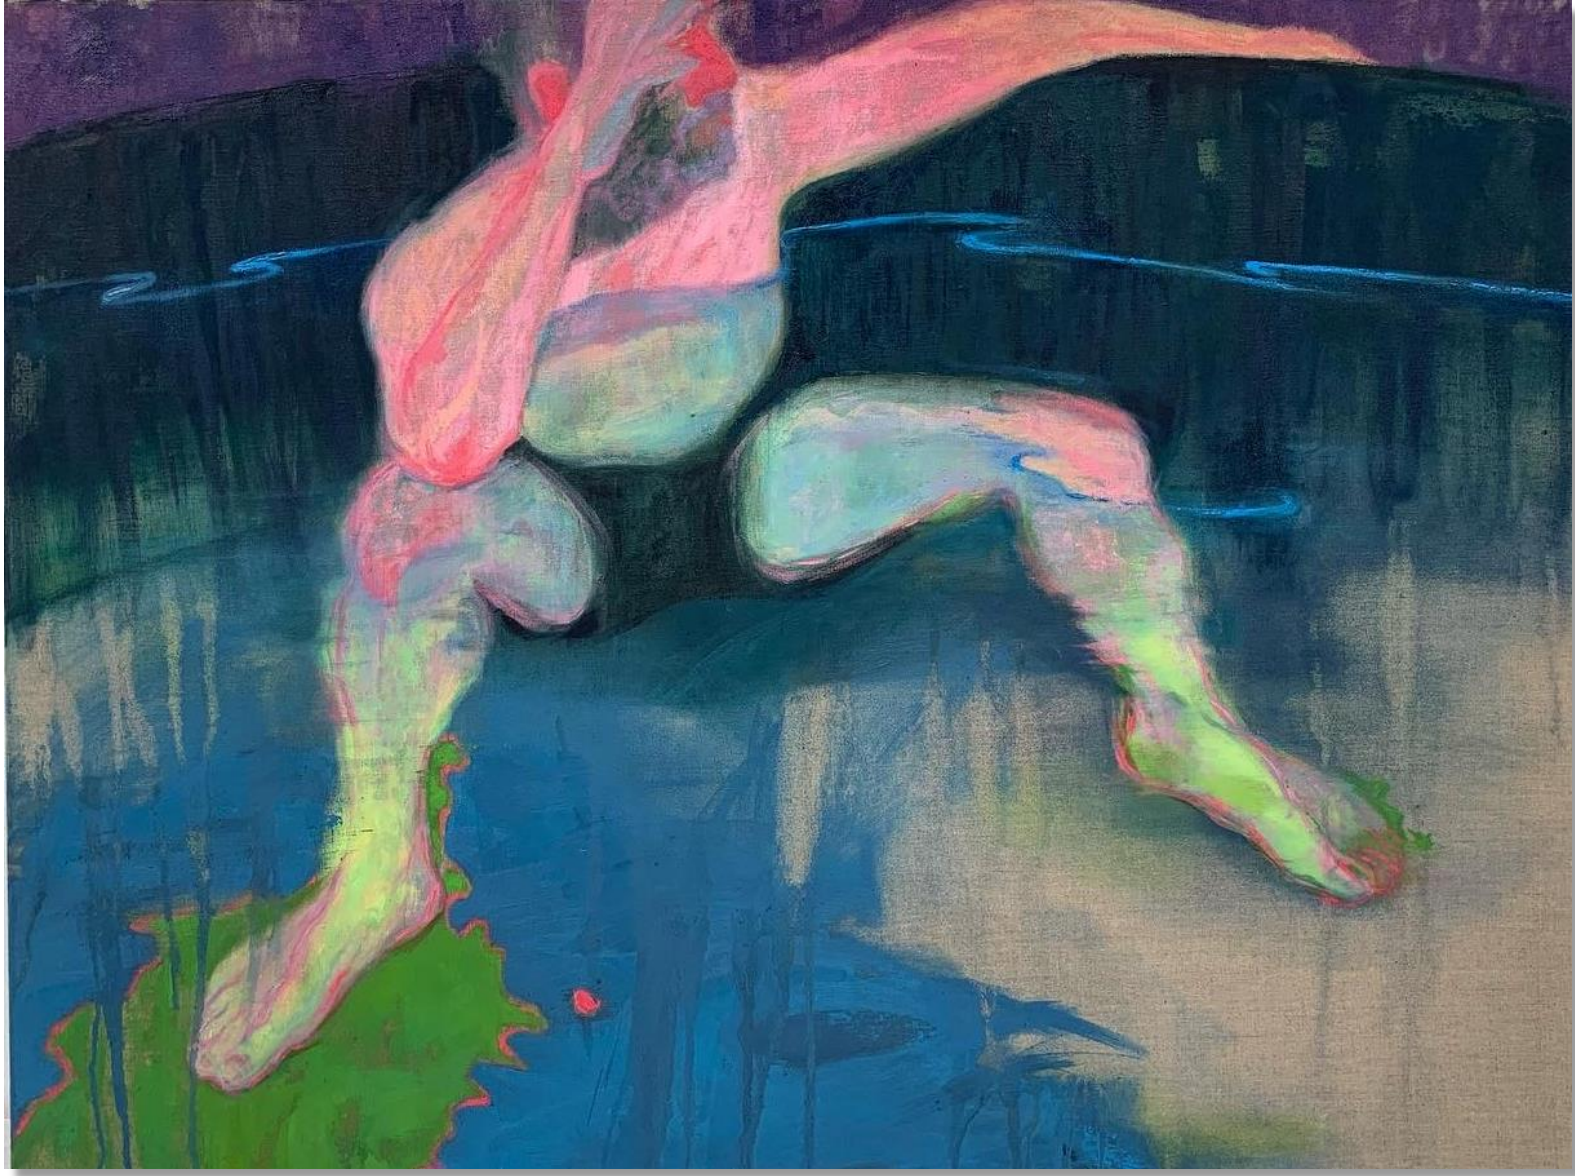

An abstract painting featuring a rich palette of colors including deep purples, magentas, pinks, blues, and greens. The brushstrokes are thick and expressive, creating a sense of depth and movement. The composition is layered, with darker tones in the foreground and lighter, more vibrant colors in the background.

The somnambulist – oil on linen – 40cm x 50cm £850

Love Lies Bleeding – oil on glass and wood – 110 x 110cm £2,800

Three steps to a development – oil on linen – 120x92cm - £2,500

The yellow chair – oil on velvet on wood framed – 45x55cm - £850

Iris Germaniaca – oil on linen framed - 45x65cm
£1,500 (contact Zuleika gallery)

Iris Negra – oil on linen framed – 45 x 65cm
£1,500 (contact Zuleika gallery)

This line is a curve – oil on raw primed linen – 60x90cm - £1,800

Virago – oil on linen framed – 92cm x 120cm £2,800

Wild card up my sleeve – oil on linen – 120x92cm £2,500 (Contact Zuleika gallery)

Print of Si - £250 – giclee on 250gsm cotton rag – edition of 20, 40cm x 50cm