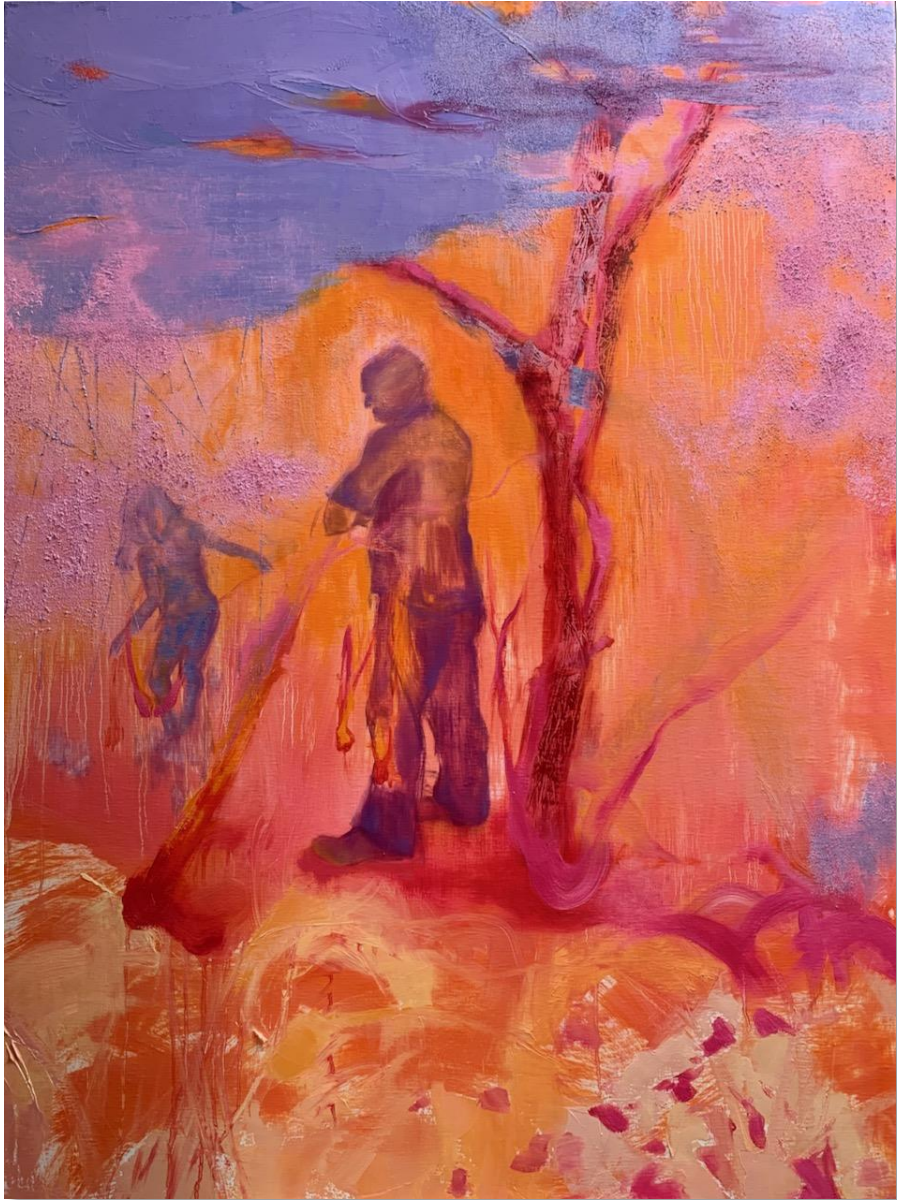

An abstract painting featuring a rich palette of colors including deep purples, magentas, pinks, blues, and greens. The brushstrokes are thick and expressive, creating a sense of depth and movement. The composition is layered, with darker tones in the foreground and lighter, more vibrant colors in the background.

The Yellow Bittern – oil on linen – 120cm x 92cm - £2,500

Memory of geraniums – oil on linen panel 25cm x 25cm - £350

Courageous dreams – oil on raw primed linen – 60 x 90cm £1,800 (Contact Zuleika gallery)

The somnambulist – oil on linen – 40cm x 50cm £850

Love Lies Bleeding – oil on glass and wood – 110 x 110cm £2,800

Three steps to a development – oil on linen – 120x92cm - £2,500

The yellow chair – oil on velvet on wood framed – 45x55cm - £850

Iris Germaniaca – oil on linen framed - 45x65cm
£1,500 (contact Zuleika gallery)

Iris Negra – oil on linen framed – 45 x 65cm
£1,500 (contact Zuleika gallery)

This line is a curve – oil on raw primed linen – 60x90cm - £1,800