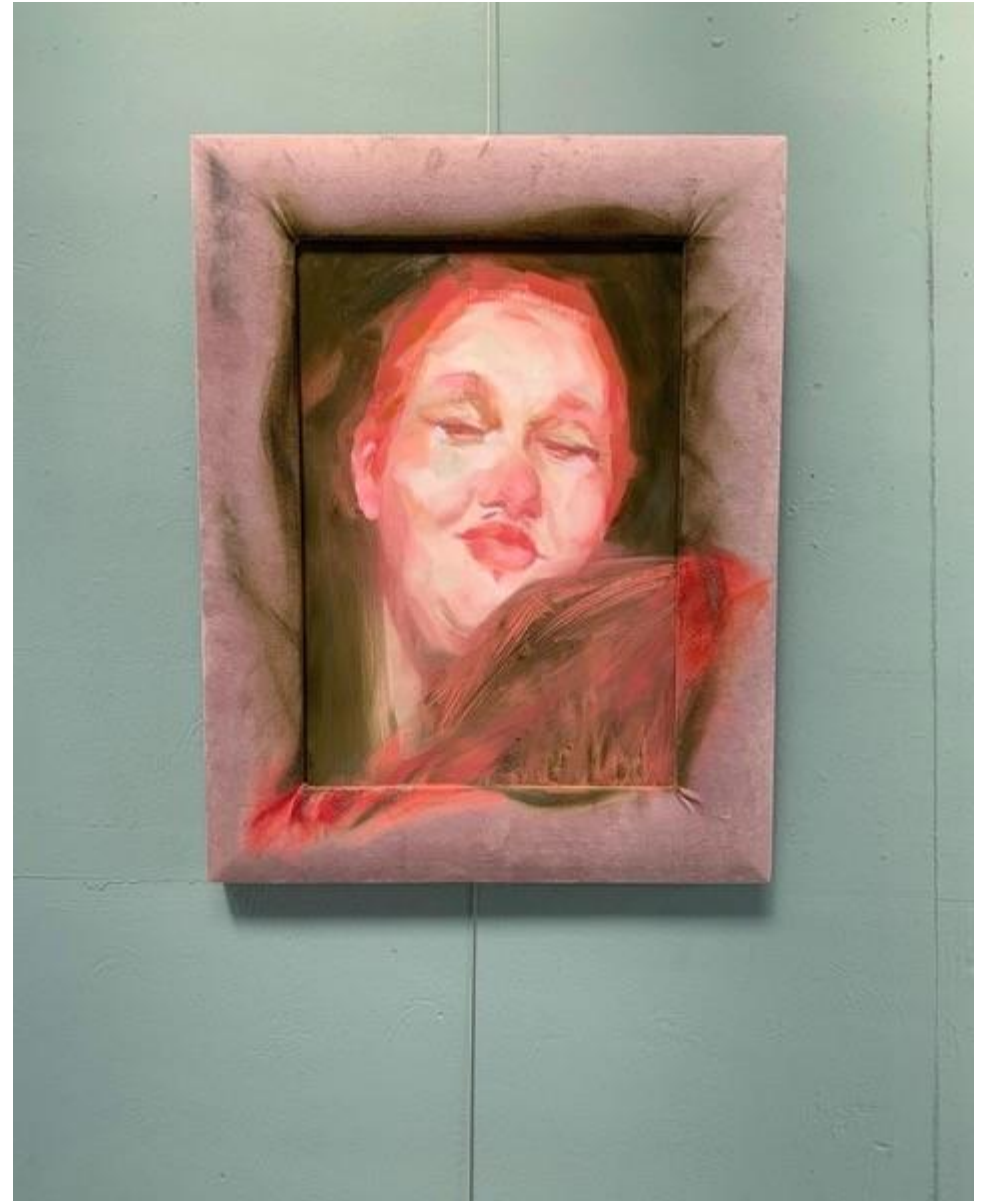

Fruit salad – oil on linen on panel in velvet frame – 40x50cm £1,500